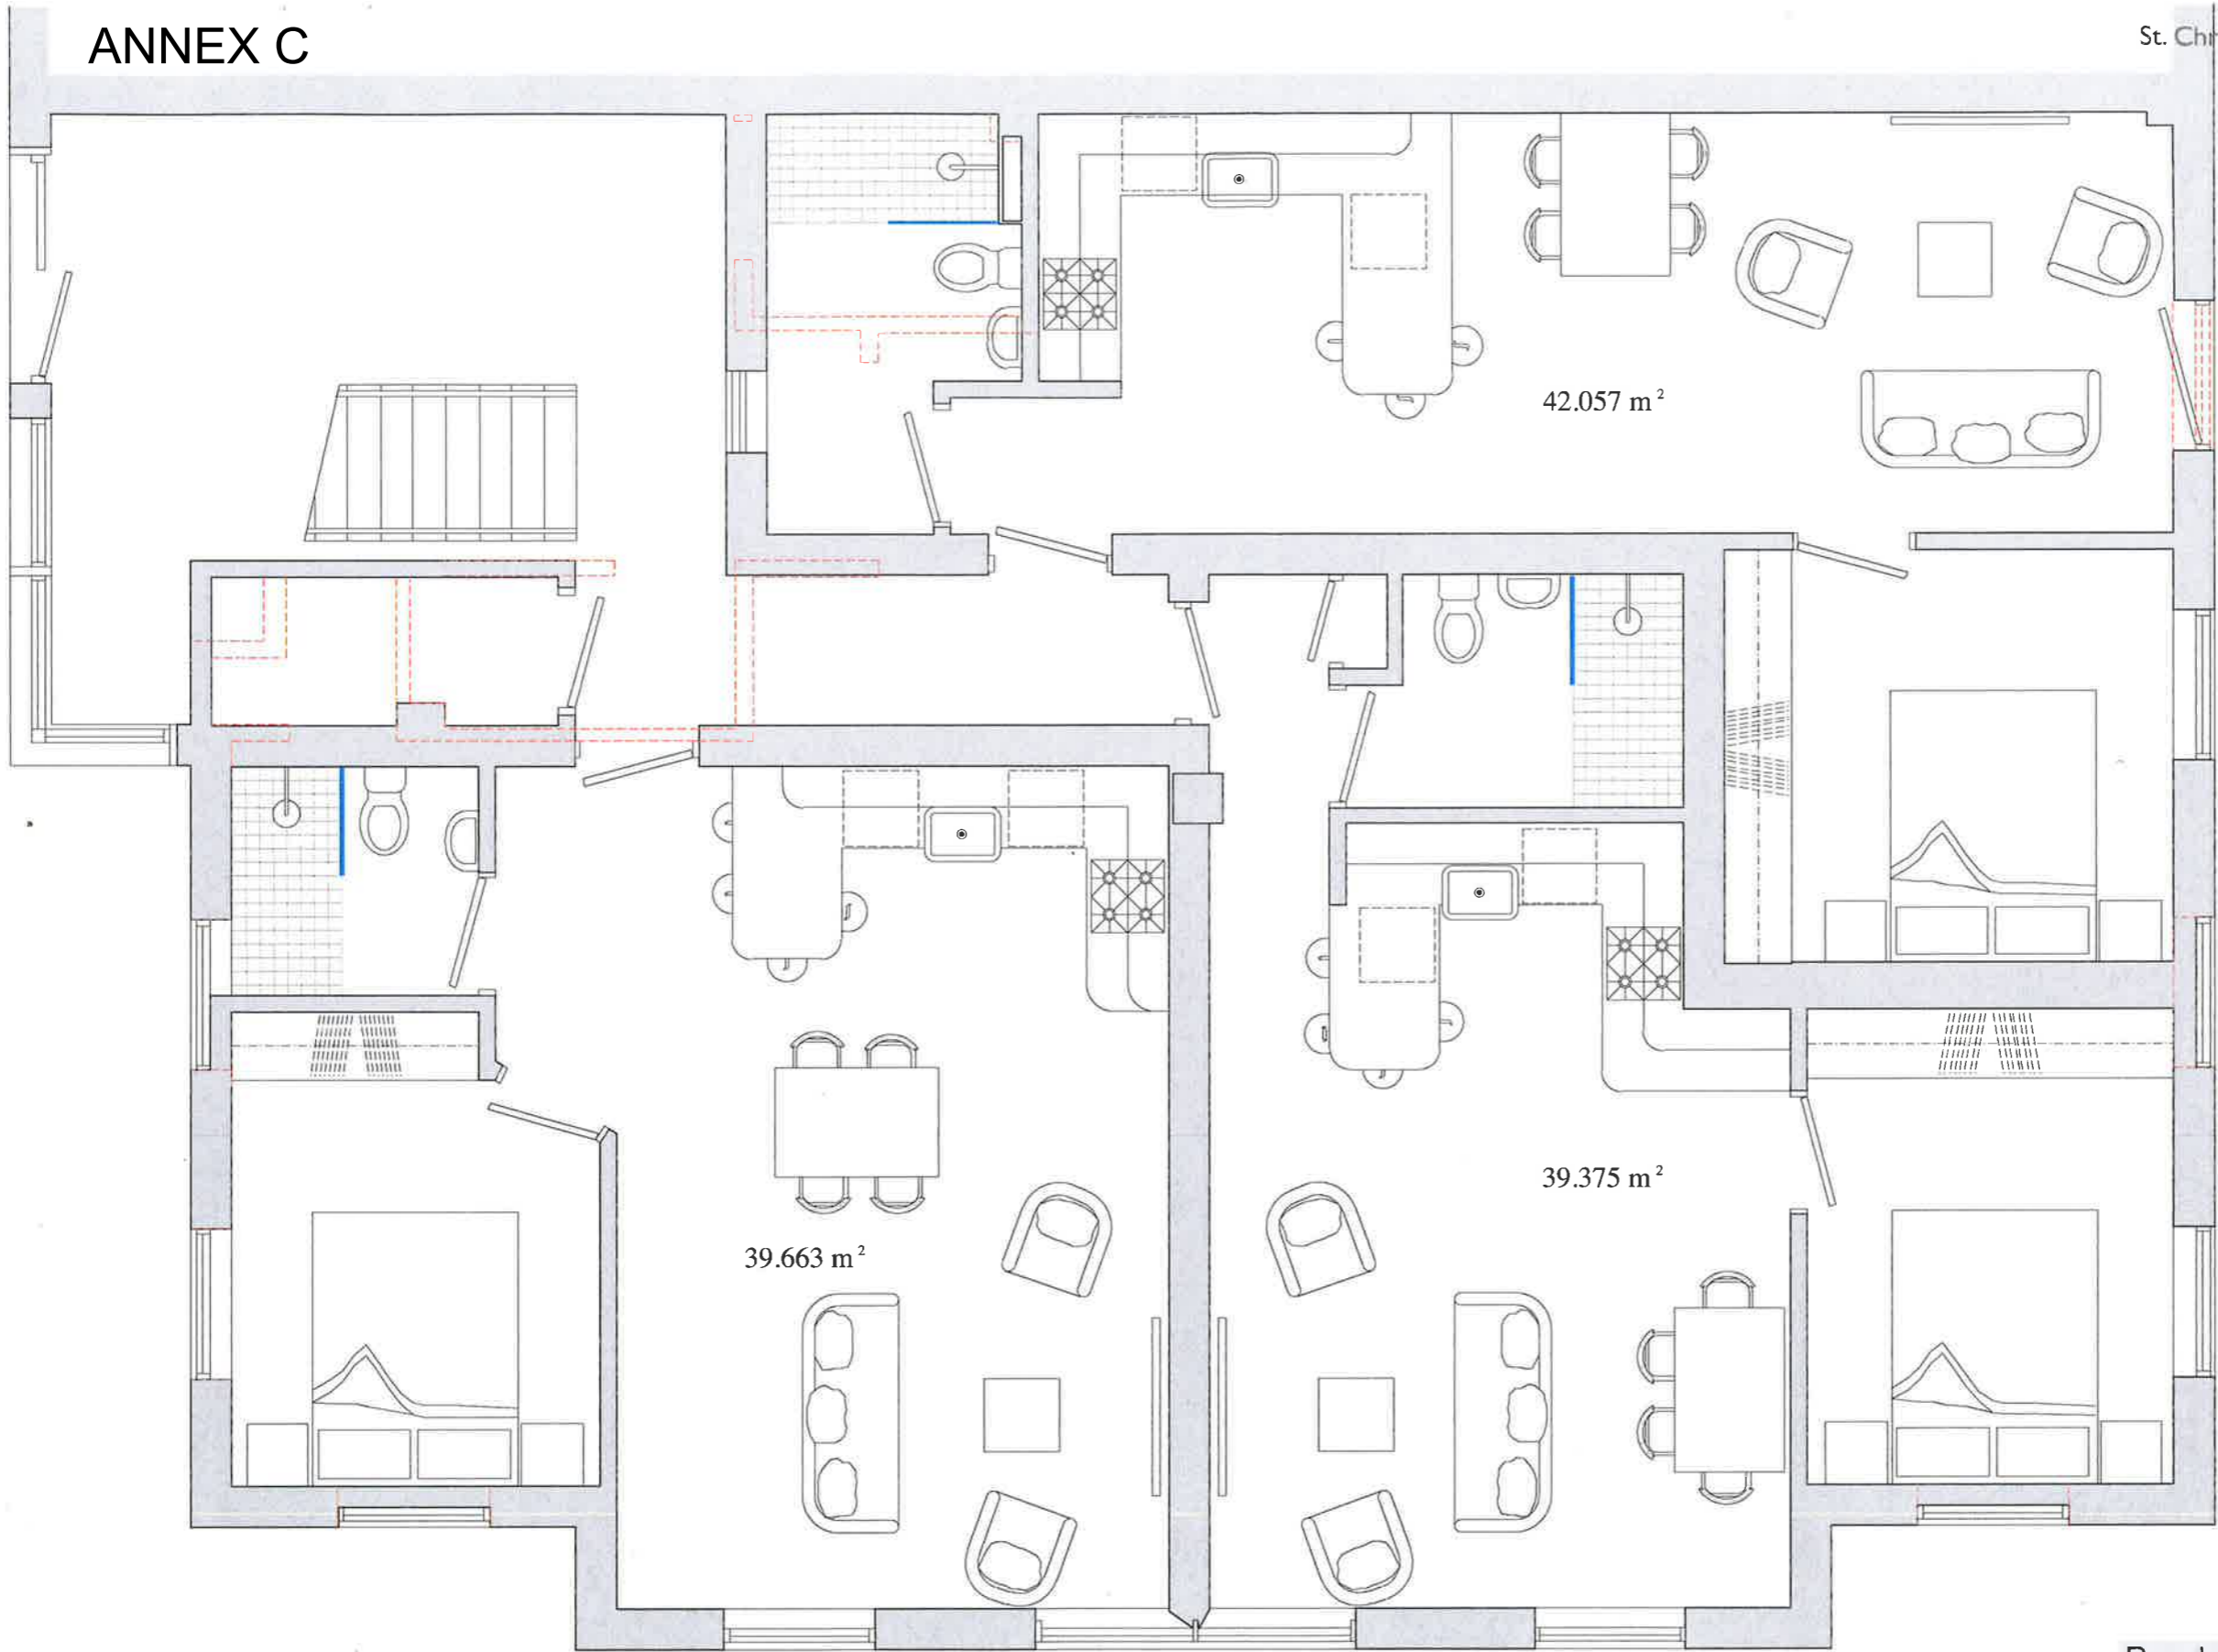

ANNEX C

St. Christopher House, George Cayley Drive

St. Christopher House, George Cayley Drive

Bench Mark Designs

1 Montague Walk Upper Poppleton York YO26 6JG
Telephone / Fax : 01904 782 803 ~ Mobile / Text : 07759 054 683
E-mail : bobmarks@benchmdesigns.com
Website : www.benchmdesigns.com © All drawings copyright held

Title:- **Ground Floor Plan ~ Revised Sketch (red lines)**
Scale:- 1:50 Date:- 10/16 Drg N°:- B/106-PL-20C